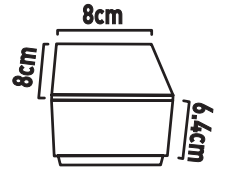

A 9915WH

B 9914WH

C 9913WH

D 9909WH

Item	Product Code	IP	Finish	Lamp	Max Watt	Dimmable	Lumens	Colour Temp
A	9915WH	IP68	Polycarbonate	LED	2.2W	x	155	7000K
B	9914WH	IP68	Polycarbonate	LED	0.54W	x	55	7000K
C	9913WH	IP68	Polycarbonate	LED	1.5W	x	130	7000K
D	9909WH	IP68	Stainless Steel / Glass	LED	1W	x	50	7000K